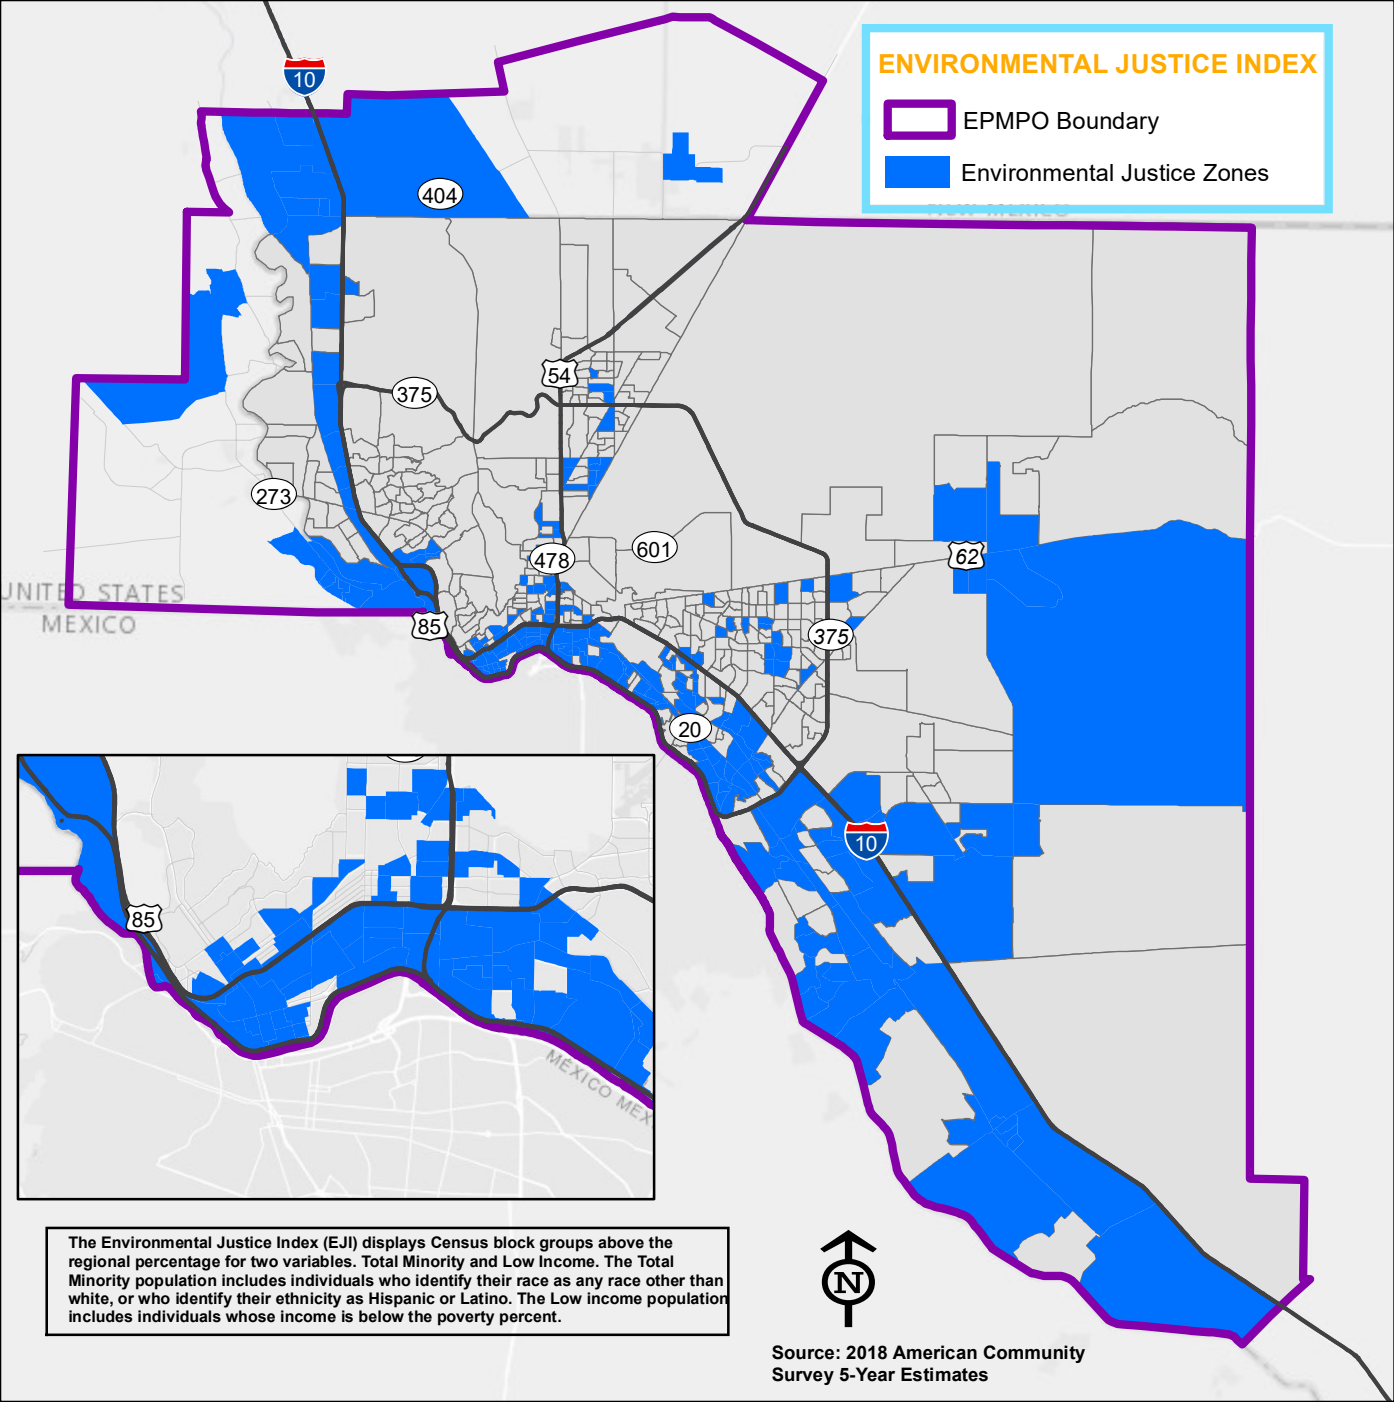

ENVIRONMENTAL JUSTICE INDEX

-  EPMPO Boundary
-  Environmental Justice Zones

The Environmental Justice Index (EJI) displays Census block groups above the regional percentage for two variables. Total Minority and Low Income. The Total Minority population includes individuals who identify their race as any race other than white, or who identify their ethnicity as Hispanic or Latino. The Low income population includes individuals whose income is below the poverty percent.

Source: 2018 American Community Survey 5-Year Estimates